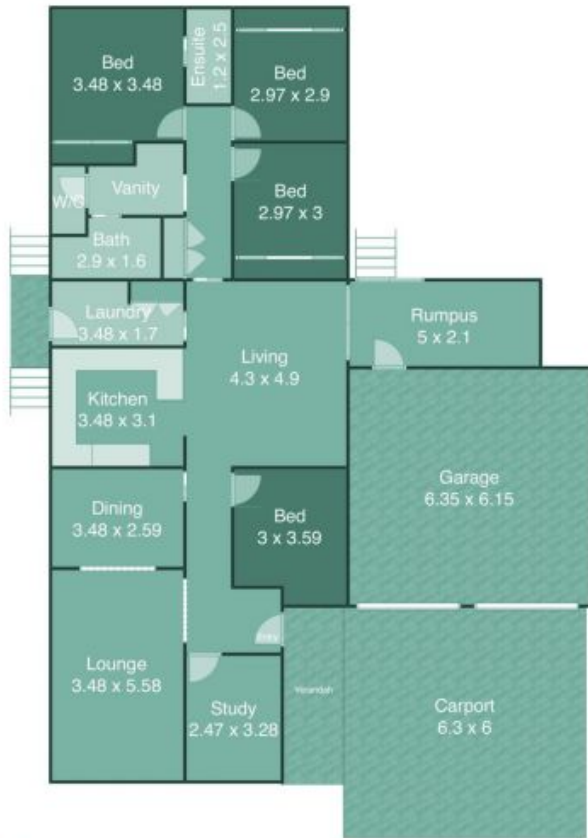

7 Brucedale Avenue Singleton, NSW

Select Town Location

Scott Bailey

0407 722 705

All measurements are approximate and are to be used only as a guide

Site Plan
Back

Bailey

7 Brucedale Avenue, Singleton