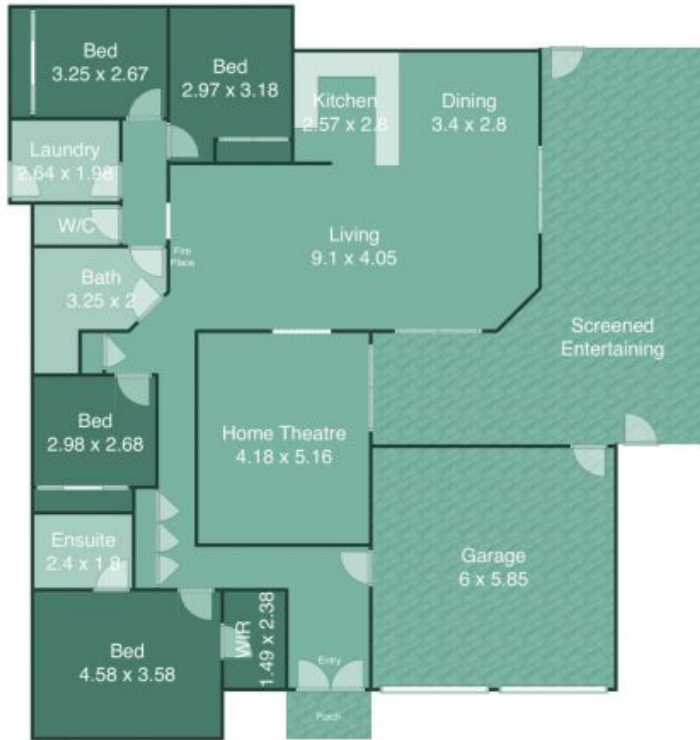

2 Eveleigh Close Singleton, NSW

4

2

2

Well Finished & Stylish

Scott Bailey

0407 722 705

All measurements are approximate and are to be used only as a guide

Bailey

2 Eveleigh Close, Hunterview

2 Eveleigh Close

Singleton, NSW

Bailey