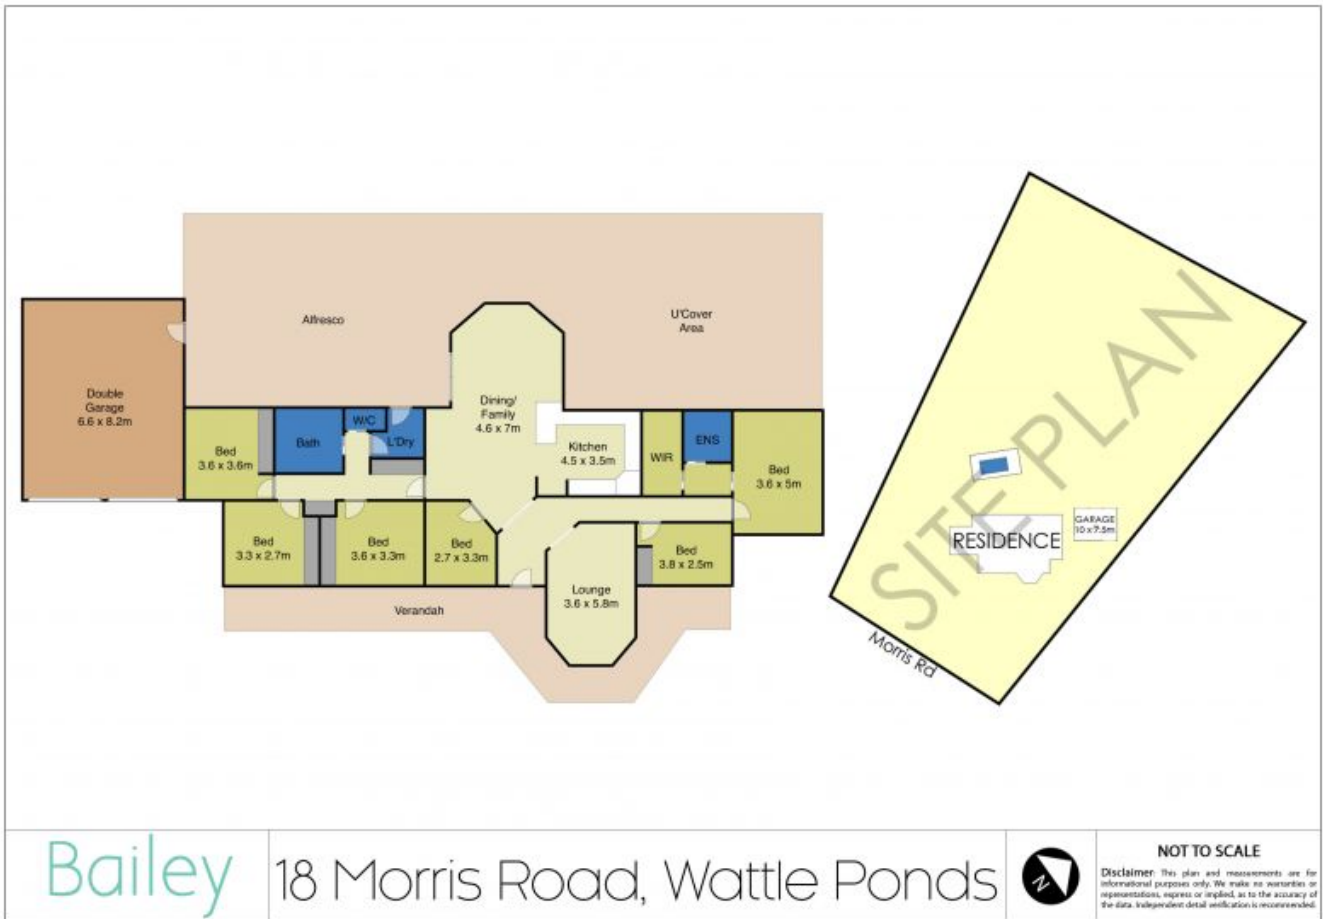

Bailey

18 Morris Road, Wattle Ponds

NOT TO SCALE

18 Morris Road

Singleton, NSW

Bailey