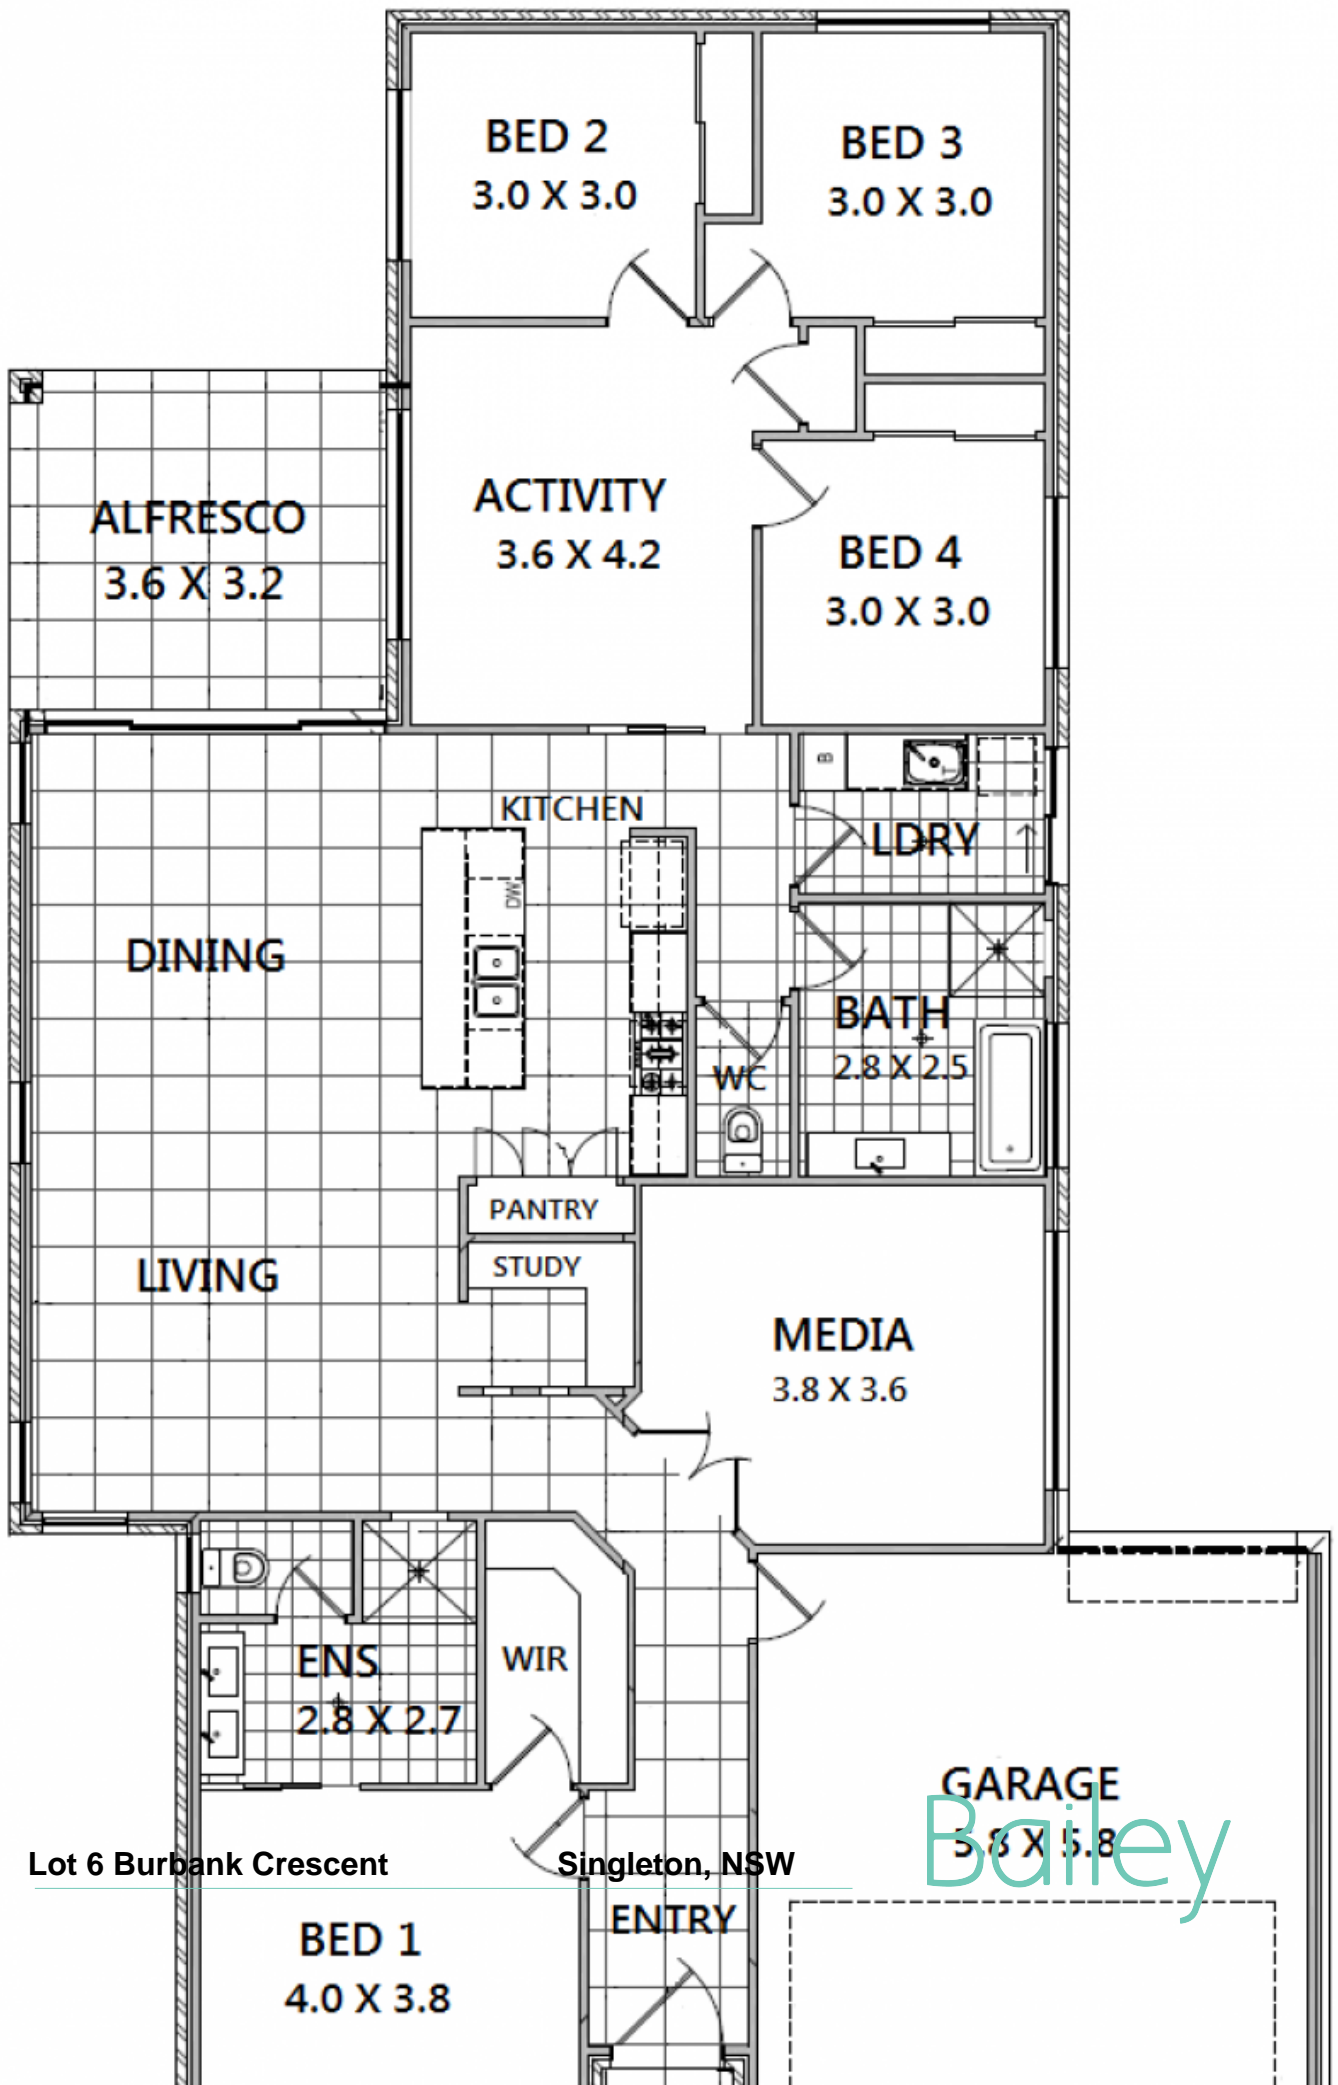

Lot 6 Burbank Crescent Singleton, NSW

4

2

2

## House & Land Package in new prestigious land release

Four bedroom two bathroom brand new house and land package in Braeburn Estate! House package provided by quality builder, GR Homes.

Lot 6 Burbank Crescent

Singleton, NSW

GARAGE  
5.8 X 5.8  
Bailey

BED 1  
4.0 X 3.8

ENTRY