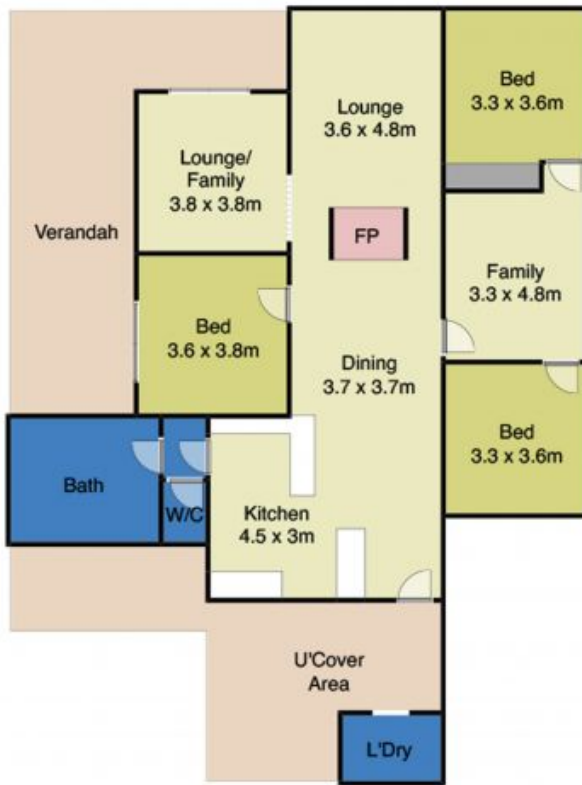

Bailey

517 Putty Road, Singleton

NOT TO SCALE