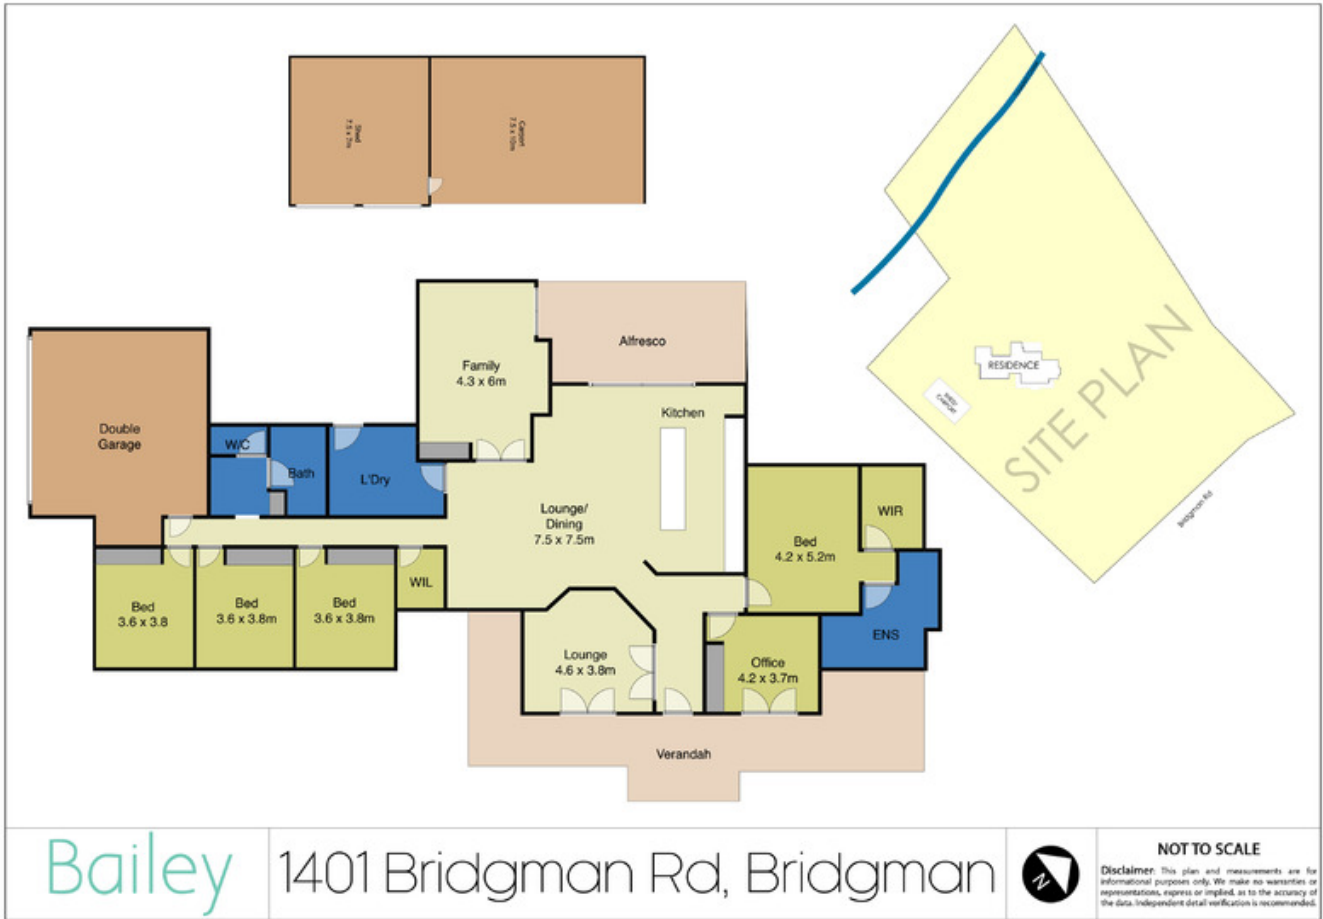

Bailey

1401 Bridgman Rd, Bridgman

NOT TO SCALE

1401 Bridgman Road

Singleton, NSW

Bailey