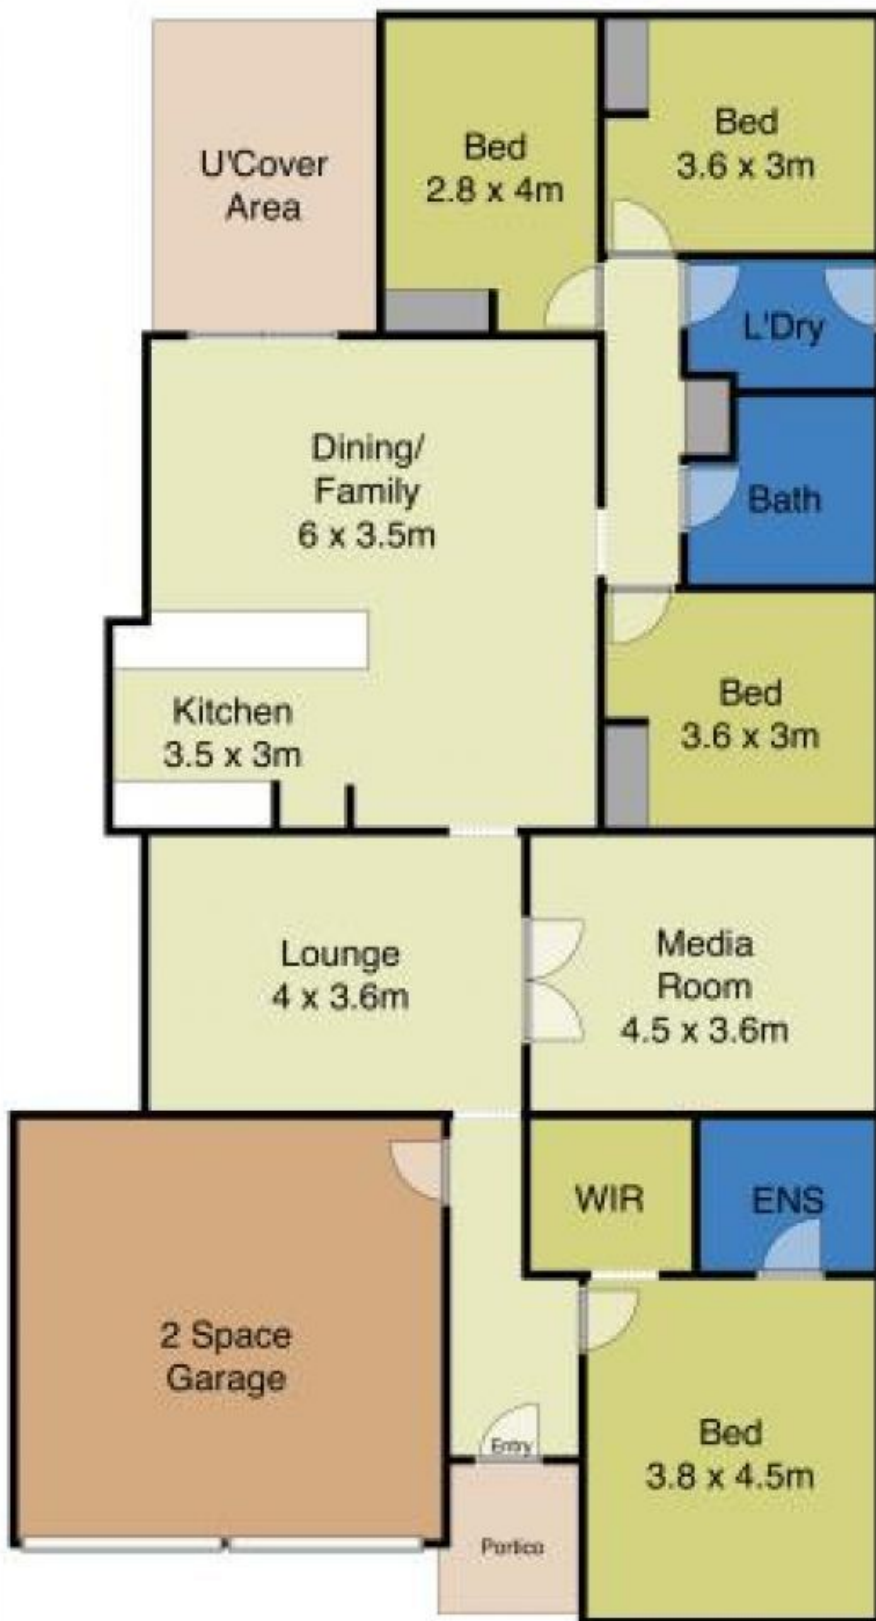

Nowlan Cres