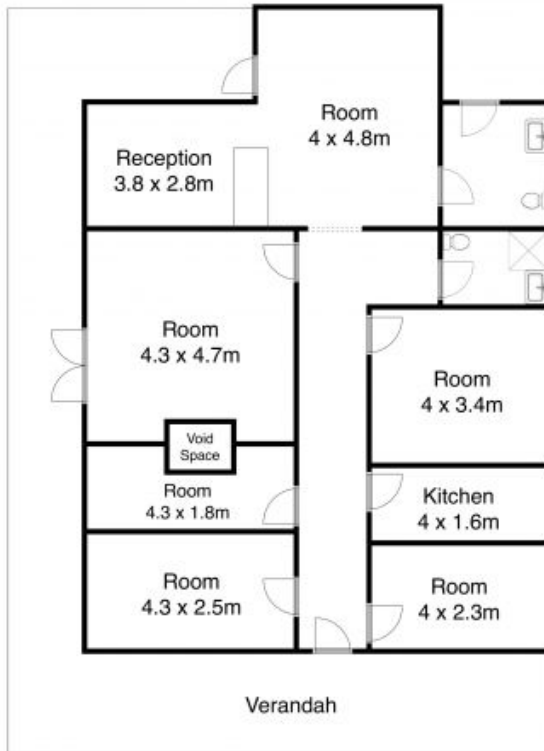

Bailey

90 George St, Singleton

NOT TO SCALE

90 George Street

Singleton, NSW

Bailey